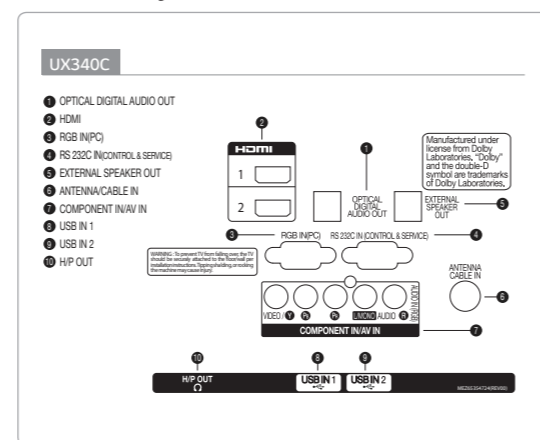

Specifications

		UX340C	
Display	Screen Size	55 / 65	
	Type	LED	
	Resolution	3840 x 2160 (UHD)	
Broadcasting System	Analog	PAL/NTSC-M	
	Digital	DVB-T2/C(Varied by regions)	
Video	Triple XD Engine	•	
	Tru 4K Upscaler	•	
Audio	Audio Output	10W + 10W	
Basic Commercial TV Features		Welcome Video/Screen, Lock Mode, One Channel Map, Multi-IR Code, Hotel Mode, Installer menu, USB Cloning, IR Out(RS-232C), SI Compatible TV Link, USB Auto Play Back, External Speaker Out	
General Features	Management	Self Diagnostics(USB)	
	Interactivity	HDMI-CEC, HTNG-CEC	
	RJP Compatibility	Teleadapt (RS232C), Teleadapt/Guestlink (HDMI CEC)	
	RJP Interface	RS232C, HDMI CEC	
	Auto Off/ Auto Sleep	•	
	Smart Energy Saving	•	
Interface	Side	USB	2
		Headphone Out	1
	Rear	RF In	1
		AV In	1
		Component In (Y, Pb, Pr) + Audio(L/R)	1(Commonly used w/AV)
		Digital Audio Out(Optional)	1 (Optical)
		RGB In (D-sub 15pin)	1
		PC Audio Input	1 (Commonly used w/AV)
		RS-232C(D-sub 9pin)	1
		HDMI In	2
Ext SPK out (3.5mm Phone Jack)	1 (Spk-out 1)		
Power	Voltage, Hz	100 ~ 240V, 50/60Hz	
	Typical(Watts)	55" : 131.3W 65" : 157.2W	
	Stand-by(Watts)	55" : 0.20W 65" : 0.30W	
Standard Approval	Safety	CB, BIS, SIRIM, TISI, BPS, PSB, SNI	
	Environment	CISPR	
	Etc.	MEPS, Tick, EE, CIF, BEE, Freeview	

Dimension

UX340C : 55" / 65"

		UX340C
Set Size (With Stand, WxHxD, mm)	55"	1240 x 778 x 261
	65"	1460 x 903 x 338
Set Weight (With Stand, Set, kg)	55"	19.7
	65"	29.6
Vesa Compatibility (mm)	55"	300 X 300
	65"	300 X 300

Connectivity